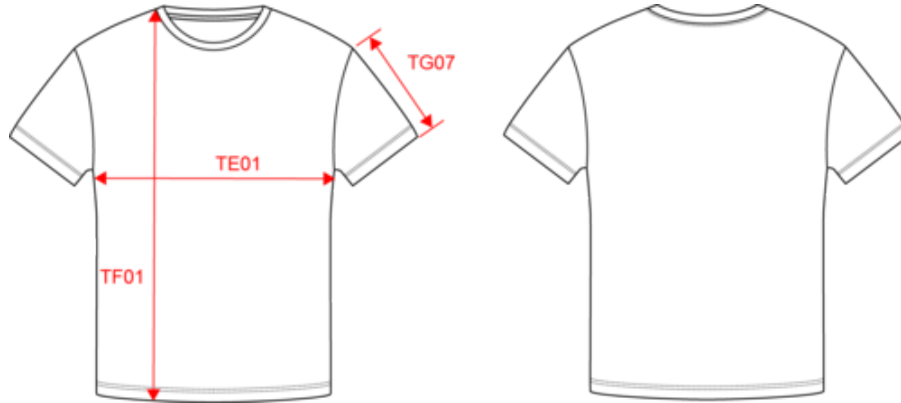

NS330

Eco-friendly unisex dropped shoulders t-shirt

100% organic cotton. Combed cotton. Regular fit with dropped shoulders. Side seams. Enzyme-washed. 1x1 ribbed neckline. Shoulders reinforced in main material. Double over stitching on cuffs and hem. This product is traceable thanks to Aware™ technology. From the start of the production process, Aware™ physical tracers, which act as a unique fingerprint, are integrated into the raw material. These tracers carry a unique, tamper-proof code, enabling the product to be authenticated by an Aware™ scanner. This information is then recorded in the blockchain, enabling the life of the product to be traced. The data is made public by a QR Code affixed to a label that gives access to the garment's digital passport, offering complete visibility of the production process and guaranteeing transparent management of the textile supply chain.

BD - Bangladesh

Customs code

61091000

Colours

 **Antique Rose**
 **Black**
 **Ivory**
 **Navy Blue**
 **Organic Khaki**
 **Peacock Green**
 **Wet Sand**
 **White**

Certifications

Dimensions (cm)

Measurements in cm	XXS	XS	S	M	L	XL	XXL	3XL
TE01 - 1/2 chest width at 1.5cm below armhole	46.00	49.00	52.00	55.00	58.00	61.00	64.00	67.00
TF01 - Total height from HSP	67.00	69.00	71.00	73.00	75.00	77.00	79.00	81.00
TG07 - Short sleeve length	17.50	18.00	18.50	19.00	19.50	20.00	20.50	21.00